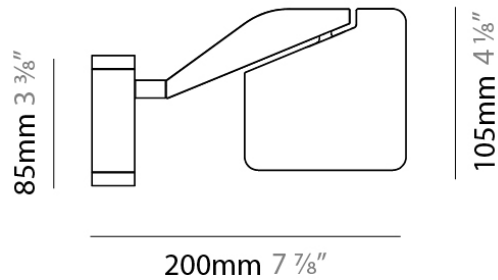

JACKIE SURFACE

D83410-BLK

PROJECT

TYPE

NOTES

QUANTITY

DATE

GENERAL

Series: Jackie
Brand: Panzeri
Division: Design
Mounting Type: Surface
Mounting Location: Wall
Subcategory: Task

PHYSICAL

Shape: Abstract
Length (mm): 105
Length (in): 4 1/8
Width (mm): 105
Width (in): 4 1/8
Height (mm): 105
Height (in): 4 1/8
Extension (mm): 200
Extension (in): 7 7/8
Light Distribution: Adjustable / Direct
Weight (kg): 0.525
Weight (lbs): 1.157
Diffuser: Acrylic - satin finish
Fixture Material: Aluminum Die Cast

ELECTRICAL

Input Wattage Range: 10 - 19 W
Lamp Type: LED
Input Wattage (W): 10
Total Output Wattage (W): 8
Dimming: 5-Step Touch Dimming
Driver Included: Yes
Driver Location: Integrated
Driver Type: Constant Current - 120Vac
Driver Class: Class 2
Input Voltage (V): 120
Output Voltage (V): 24

LED

Number of LEDs: 1
Color Temperature (°K): 3000
Max. Delivered Lumen (lm): 526
Nominal Lumen (lm): 600
CRI: >90 CRI
Efficiency (%): 87.667
Efficacy (lm/w): 52.6
Lamp Life (hrs): 50000

OPTICAL

Optic°: Diffused

RATINGS AND CERTIFICATIONS

Certified By: CSA Certified to UL and CSA Standards
IP rating: IP40